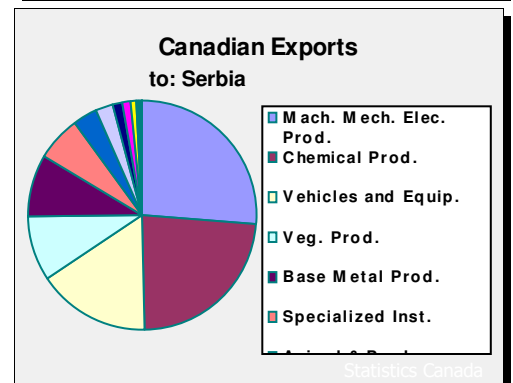

Head of State President Boris Tadic

Head of Government
Prime Minister Mirko Cvetkovic

Ministers Foreign Affairs: Vuk Jeremic (DS)
Justice: Snezana Malovic (DS)

Main Political Parties

Democratic Party (DS), Serbian Progressive Party (SNS), Democratic Party of Serbia (DSS), Serbian Socialist Party (SPS), Serbian Radical Party (SRS), G17 Plus, Liberal Democrat Party (LDP), Serbian Renewal Movement (SPO), New Serbia (NS), Alliance of Vojvodina Hungarians (SVM). Parliament: Serbia: DS (64) SRS (56), SNS (21), DSS (21), G17 Plus (21), SPS (11), LDP (11), NS (9), LSV (5), PUPS (5), SPO (4), SVM (4), SDP (4), JSD (3) and others.

Elections President: 5 year term; next : 2013.
Parliamentary: 4 year term; next: 2012

Economic Information: (2010)

IMF/Statistics Canada

	Serbia	Canada
GDP: (billion)	$39.15	$1,624.26
GDP per capita:	$5,292.76	$47,688.92
GDP Growth rate: (%)	0.954	3.215
Inflation: (%)	6.173	1.777
Unemployment: (%)	19.569	7.992

Trade and investment: (2010)

Statistics Canada

Canadian Exports:	$8,506,011
Canadian Imports:	$12,837,221
Foreign Direct Investment in Canada	n/a (million)
Canadian Direct Investment to Serbia	n/a (million)

Representation:

Foreign Representation in Canada

Ambassador Zoran Veljic

Canadian Representation Abroad

Ambassador Roman Waschuk

Sources:
Statistics/Industry Canada
<http://www.ic.gc.ca/eic/site/tdo-dcd.nsf/eng/Home>
IMF
<http://www.imf.org/external/data.htm>

February 2012

international.gc.ca