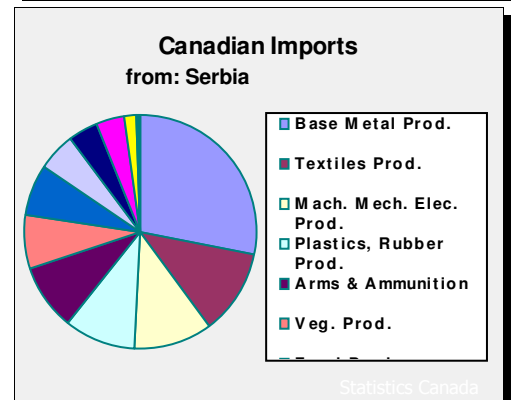

Head of State President Boris Tadic

Head of Government
Prime Minister Mirko Cvetkovic

Ministers Foreign Affairs: Vuk Jeremic (DS)
Justice: Snezana Malovic (DS)

Main Political Parties

Democratic Party (DS), Serbian Progressive Party (SNS), Democratic Party of Serbia (DSS), Serbian Socialist Party (SPS), Serbian Radical Party (SRS), G17 Plus, Liberal Democrat Party (LDP), Serbian Renewal Movement (SPO), New Serbia (NS), Alliance of Vojvodina Hungarians (SVM). Parliament: Serbia: DS (64) SRS (56), SNS (21), DSS (21), G17 Plus (21), SPS (11), LDP (11), NS (9), LSV (5), PUPS (5), SPO (4), SVM (4), SDP (4), JSD (3) and others.

Elections President: 5 year term; next : 2013.
Parliamentary: 4 year term; next: 2012

Economic Information: (2010)

IMF/Statistics Canada

	Serbia	Canada
GDP: (billion)	$39.15	$1,624.26
GDP per capita:	$5,292.76	$47,688.92
GDP Growth rate: (%)	0.954	3.215
Inflation: (%)	6.173	1.777
Unemployment: (%)	19.569	7.992

Trade and investment: (2010)

Statistics Canada

Canadian Exports:	$8,506,011
Canadian Imports:	$12,837,221
Foreign Direct Investment in Canada	n/a (million)
Canadian Direct Investment to Serbia	n/a (million)

Representation:

Foreign Representation in Canada

Ambassador Zoran Veljic

Canadian Representation Abroad

Ambassador Roman Waschuk

Sources:
Statistics/Industry Canada
<http://www.ic.gc.ca/eic/site/tdo-dcd.nsf/eng/Home>
IMF
<http://www.imf.org/external/data.htm>

February 2012

international.gc.ca