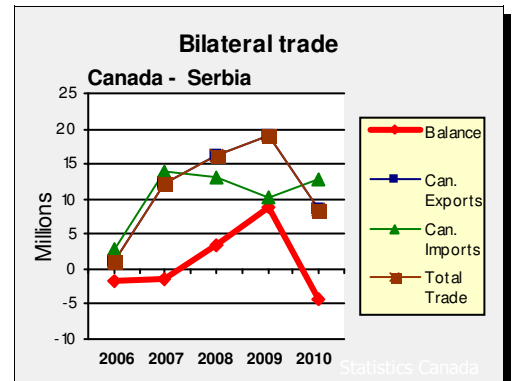

Head of State President Boris Tadic

Head of Government
Prime Minister Mirko Cvetkovic

Ministers Foreign Affairs: Vuk Jeremic (DS)
Justice: Snezana Malovic (DS)

Main Political Parties

Democratic Party (DS), Serbian Progressive Party (SNS), Democratic Party of Serbia (DSS), Serbian Socialist Party (SPS), Serbian Radical Party (SRS), G17 Plus, Liberal Democrat Party (LDP), Serbian Renewal Movement (SPO), New Serbia (NS), Alliance of Vojvodina Hungarians (SVM). Parliament: Serbia: DS (64) SRS (56), SNS (21), DSS (21), G17 Plus (21), SPS (11), LDP (11), NS (9), LSV (5), PUPS (5), SPO (4), SVM (4), SDP (4), JSD (3) and others.

Elections President: 5 year term; next : 2013.
Parliamentary: 4 year term; next: 2012

Economic Information: (2010)

IMF/Statistics Canada

	Serbia	Canada
GDP: (billion)	$39.15	$1,624.26
GDP per capita:	$5,292.76	$47,688.92
GDP Growth rate: (%)	0.954	3.215
Inflation: (%)	6.173	1.777
Unemployment: (%)	19.569	7.992

Trade and investment: (2010)

Statistics Canada

Canadian Exports:	$8,506,011
Canadian Imports:	$12,837,221
Foreign Direct Investment in Canada	n/a (million)
Canadian Direct Investment to Serbia	n/a (million)

Representation:

Foreign Representation in Canada

Ambassador Zoran Veljic

Canadian Representation Abroad

Ambassador Roman Waschuk

Sources:
Statistics/Industry Canada
<http://www.ic.gc.ca/eic/site/tdo-dcd.nsf/eng/Home>
IMF
<http://www.imf.org/external/data.htm>

February 2012

international.gc.ca