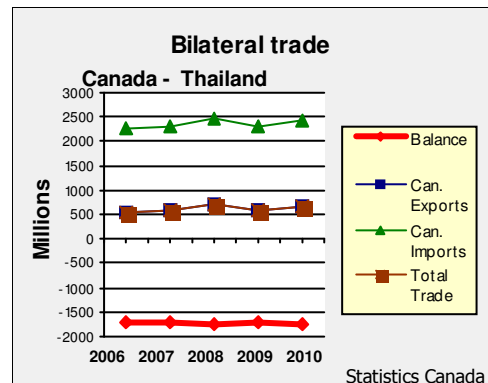

Canadian Representation Abroad

Ambassador Ron Hoffmann

Sources:

Statistics/Industry Canada

<http://www.ic.gc.ca/eic/site/tdo-dcd.nsf/eng/Home>

IMF

<http://www.imf.org/external/data.htm>

February 2012

international.gc.ca