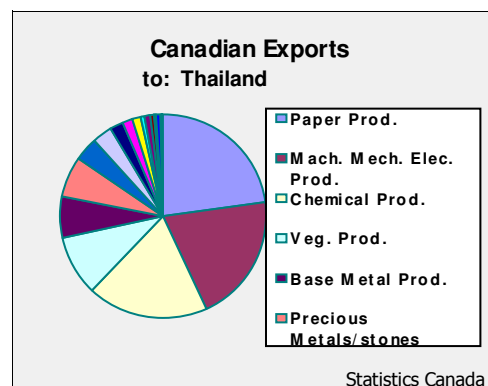

Canadian Representation Abroad

Ambassador Ron Hoffmann

Sources:

Statistics/Industry Canada

<http://www.ic.gc.ca/eic/site/tdo-dcd.nsf/eng/Home>

IMF

<http://www.imf.org/external/data.htm>

February 2012

international.gc.ca