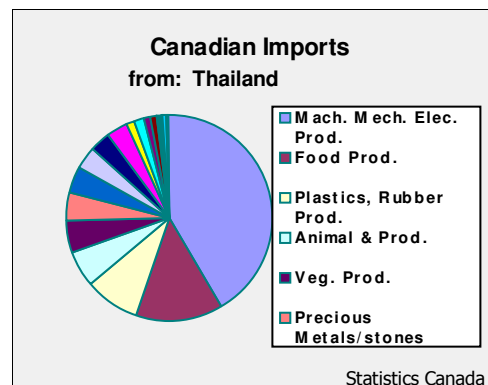

Canadian Representation Abroad

Ambassador Ron Hoffmann

Sources:

Statistics/Industry Canada

<http://www.ic.gc.ca/eic/site/tdo-dcd.nsf/eng/Home>

IMF

<http://www.imf.org/external/data.htm>

February 2012

international.gc.ca